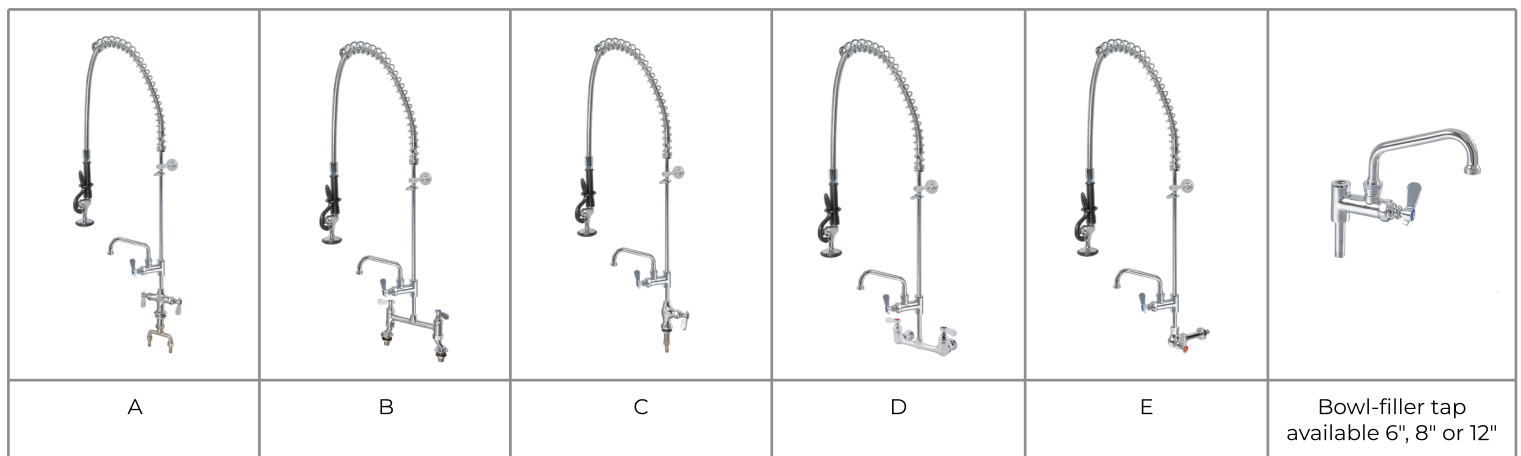

- Pre-assembled ready for installation
- Competitively priced
- Deck or wall mounted options
- High quality components designed for commercial use
- Choice of bowl filler tap
- WRAS approved

Part Numbers	Description	Image Ref
501H2O-FA	Monobloc deck mounted with flexible hose and wall bracket	A
501H2O-FA6	Monobloc deck mounted with flexible hose, wall bracket and 6" bowl-filler tap	A
501H2O-FA8	Monobloc deck mounted with flexible hose, wall bracket and 8" bowl-filler tap	A
501H2O-FA12	Monobloc deck mounted with flexible hose, wall bracket and 12" bowl-filler tap	A
601H2O-FA	Double deck mounted with flexible hose and wall bracket	B
601H2O-FA6	Double deck mounted with flexible hose, wall bracket and 6" bowl-filler tap	B
601H2O-FA8	Double deck mounted with flexible hose, wall bracket and 8" bowl-filler tap	B
601H2O-FA12	Double deck mounted with flexible hose, wall bracket and 12" bowl-filler tap	B
631H2O-FA	Single deck mounted with flexible hose and wall bracket	C
631H2O-FA6	Single deck mounted with flexible hose, wall bracket and 6" bowl-filler tap	C
631H2O-FA8	Single deck mounted with flexible hose, wall bracket and 8" bowl-filler tap	C
631H2O-FA12	Single deck mounted with flexible hose, wall bracket and 12" bowl-filler tap	C
531H2O-FA	Double wall mounted with flexible hose and wall bracket	D
531H2O-FA6	Double wall mounted with flexible hose, wall bracket and 6" bowl-filler tap	D
531H2O-FA8	Double wall mounted with flexible hose, wall bracket and 8" bowl-filler tap	D
531H2O-FA12	Double wall mounted with flexible hose, wall bracket and 12" bowl-filler tap	D
691H2O-FA	Single wall mounted with flexible hose and wall bracket	E
691H2O-FA6	Single wall mounted with flexible hose, wall bracket and 6" bowl filler tap	E
691H2O-FA8	Single wall mounted with flexible hose, wall bracket and 8" bowl filler tap	E
691H2O-FA12	Single wall mounted with flexible hose, wall bracket and 12" bowl filler tap	E