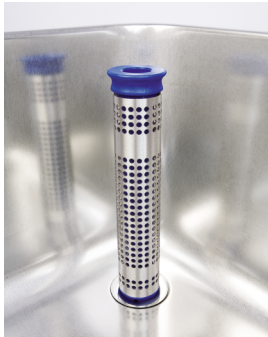

### Specification :

Bowl Size (mm)	400 x 400
Bowl Depth (mm)	300
Thickness (mm)	1
Material	304
Finish	Polished
Waste Size (mm)	38
Waste Kit (included)	EURO-SS-12 waste & strainer